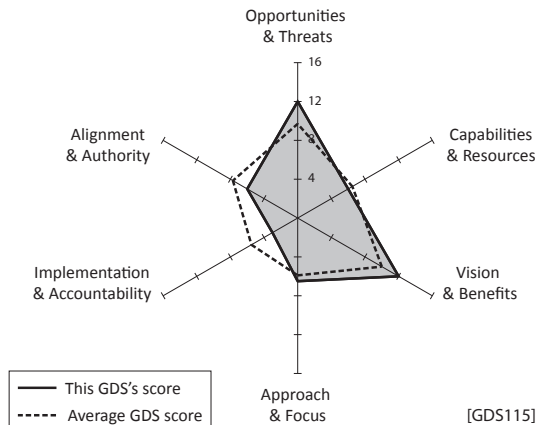

II. Rank:

75= out of 148 GDSs

2 out of the 2 GDSs in the Ministry of Maori Development

2 out of 2 GDSs in the Māori Affairs sector