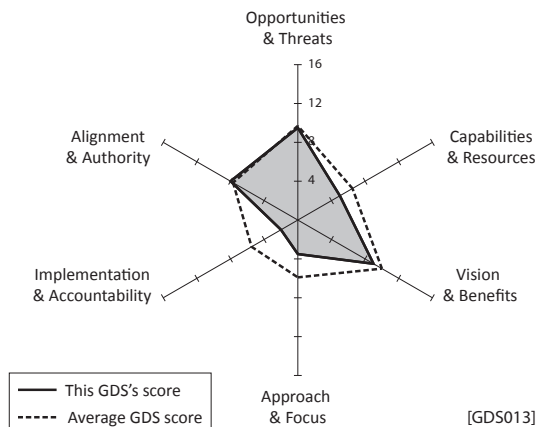

### I. Strategic approach:

The approach is to implement a gender-responsive strategy based on women offenders' unique wellbeing needs in order to ensure their successful rehabilitation.

### II. Rank:

110= out of 148 GDSs

3 out of the 6 GDSs in the Department of Corrections

4 out of 7 GDSs in the Justice sector

[GDS013]